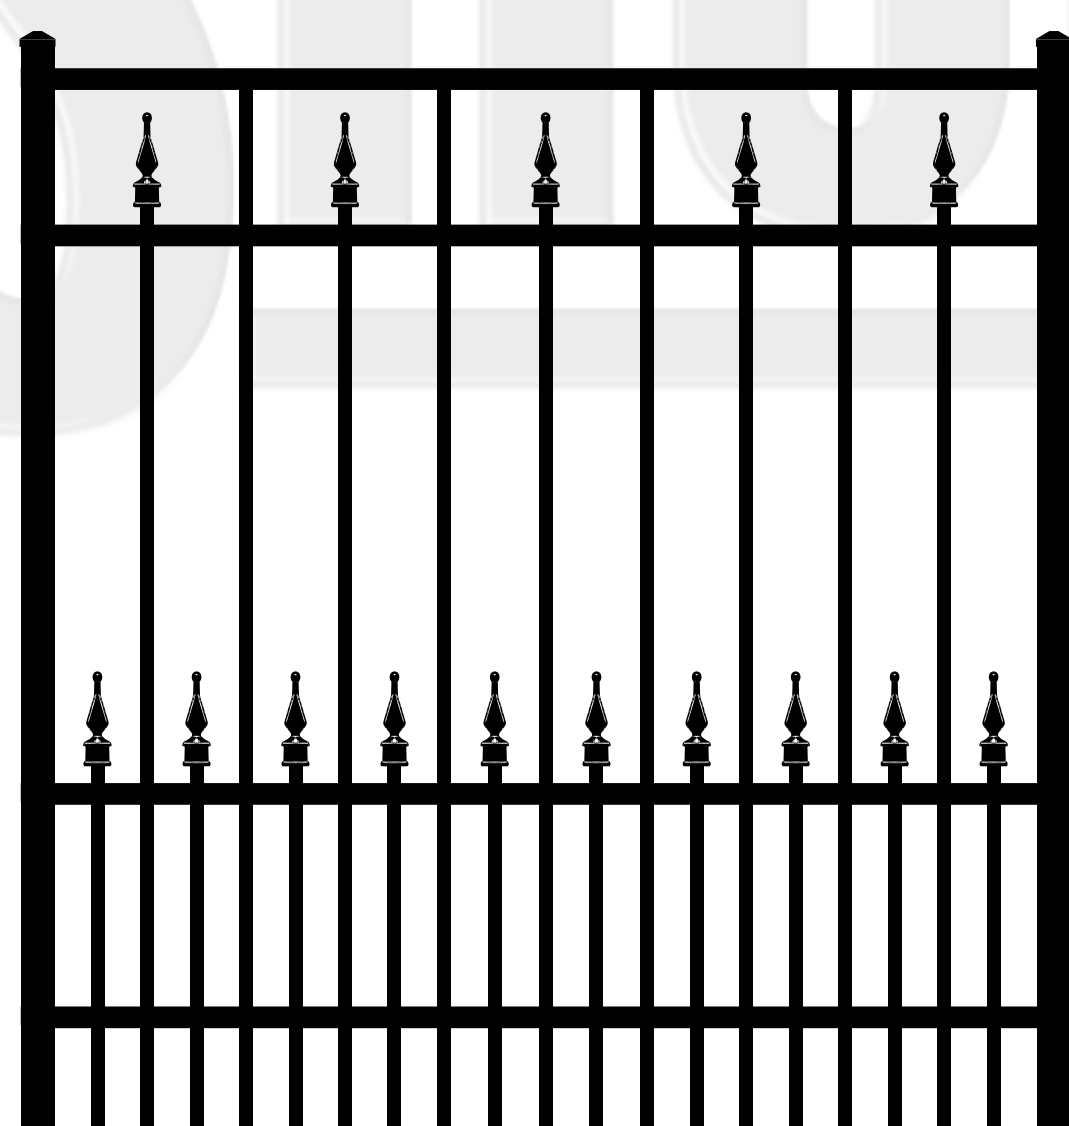

Material: 6063-T5 Aluminum • Welded Construction • Pickets: 5/8" sq. x .050" Wall • Rails: 1" sq. x .055" Wall
1 1/2" sq. x .090" Wall Uprights • AAMA 2604 TGIC Polyester Powder Coating

CHOOSE HEIGHT 36", 48", 54", 60" or 72"

CHOOSE WIDTH 36", 48", 60" or 72"

CHOOSE TOP DESIGN & PICKET CONFIGURATION

Standard Picket

Double Picket

Puppy Picket

Spear Top Puppy Picket

STRAIGHT TOP

ARCHED TOP

CHOOSE COLOR

Black • Bronze • White

CHOOSE OPTIONAL ACCENTS

Triad
Finials

Victorian
Finials

Quad
Finials

Top Picket Finials

Lower Picket Finials On Spear Puppy Picket