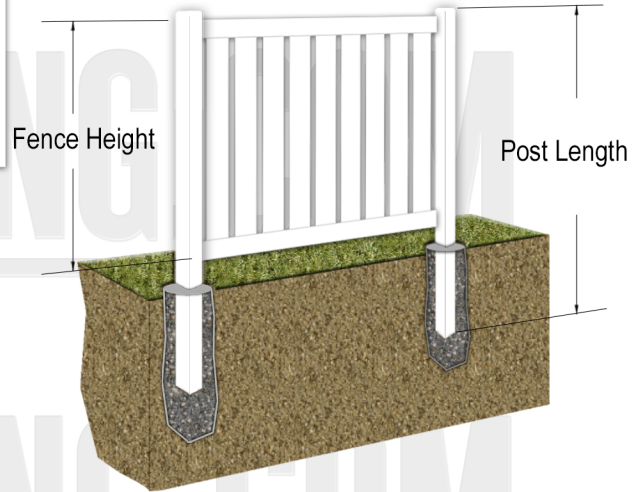

Semi-Privacy - Vinyl Fence Posts

VMA Certified Material: PVC (Polyvinyl Chloride) • UV Protection: Color Retention Infused Technology
 Routed Holes For Fence Section • Bracket-Less Assembly • External Pyramid Post Cap Included

Semi-Privacy
3" x 7/8" Picket

Semi-Privacy
6" x 7/8" Picket

Semi-Privacy
6" x 7/8" Picket
w/ Lattice

Semi-Privacy
6" x 7/8" Picket
w/ Spindles

CHOOSE FENCE HEIGHT

60" Fence Heights Use 84" Post Lengths
 72" Fence Heights Use 96" Post Lengths

CHOOSE POST TYPE

Line End & Gate Corner "T"

5" x 5" Posts

Line Post
Connects Fence Sections
In A Straight Line

End & Gate Posts
Ends A Fence Line
Gate Posts End A Fence Line & Attaches A Gate
Gate Posts Include Internal Aluminum "I" Beam

Corner Post
Connects Fence Sections
In 90 Degree Lines

T-Post
Connects Fence Sections
In Perpendicular Lines

0.135" Wall

0.135" Wall

Line, End, Corner, "T"

Gate Posts Include
Internal Aluminum
"I" Beam Stiffener