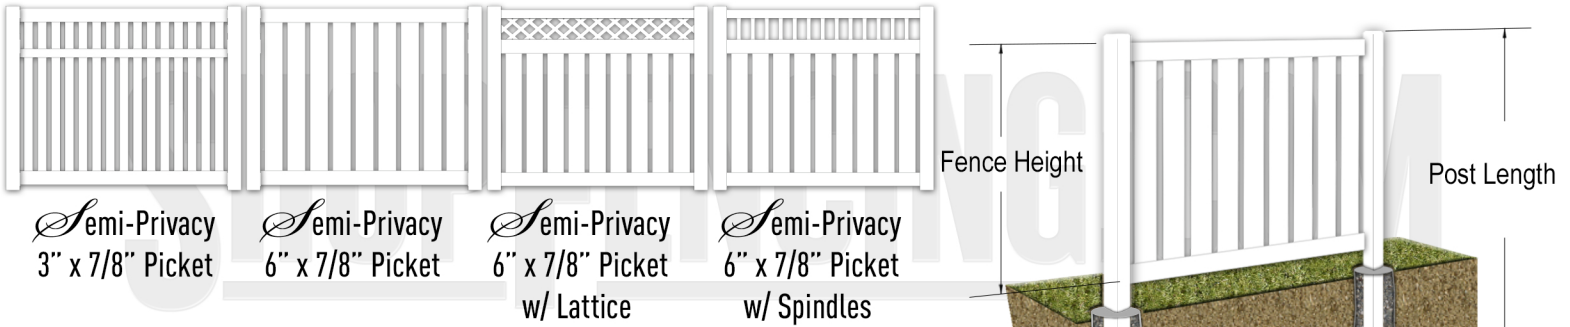

Semi-Privacy - Vinyl Fence Posts

VMA Certified Material: PVC (Polyvinyl Chloride) • UV Protection: Color Retention Infused Technology
 Routed Holes For Fence Section • Bracket-Less Assembly • External Pyramid Post Cap Included

Semi-Privacy
3" x 7/8" Picket

Semi-Privacy
6" x 7/8" Picket

Semi-Privacy
6" x 7/8" Picket
w/ Lattice

Semi-Privacy
6" x 7/8" Picket
w/ Spindles

CHOOSE FENCE HEIGHT

60" Fence Heights Use 84" Post Lengths
 72" Fence Heights Use 96" Post Lengths

CHOOSE POST TYPE

Line End & Gate Corner "T"

5" x 5" Posts

Line Post
Connects Fence Sections
In A Straight Line

End & Gate Posts
Ends A Fence Line
Gate Posts End A Fence Line & Attaches A Gate
Gate Posts Include Internal Aluminum "I" Beam

Corner Post
Connects Fence Sections
In 90 Degree Lines

T-Post
Connects Fence Sections
In Perpendicular Lines

0.135" Wall

0.135" Wall

Line, End, Corner, "T"

Gate Posts Include
Internal Aluminum
"I" Beam Stiffener