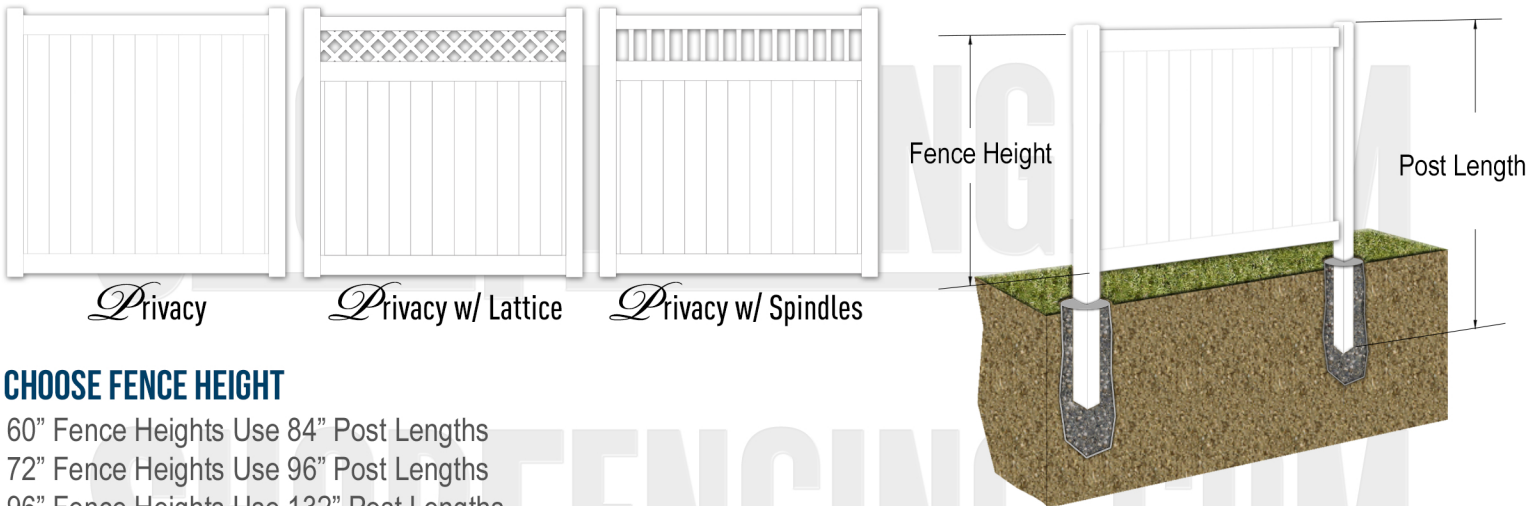

Privacy - Vinyl Fence Posts

VMA Certified Material: PVC (Polyvinyl Chloride) • UV Protection: Color Retention Infused Technology
 Routed Holes For Fence Section • Bracket-Less Assembly • External Pyramid Post Cap Included

Privacy

Privacy w/ Lattice

Privacy w/ Spindles

CHOOSE FENCE HEIGHT

60" Fence Heights Use 84" Post Lengths
 72" Fence Heights Use 96" Post Lengths
 96" Fence Heights Use 132" Post Lengths

CHOOSE POST TYPE

Line End & Gate Corner "T"

5" x 5" Posts

0.135" Wall

0.135" Wall

Line, End, Corner, "T"

Gate Posts Include Internal Aluminum "I" Beam Stiffener

Line Post

Connects Fence Sections In A Straight Line

End & Gate Posts

Ends A Fence Line

Gate Posts End A Fence Line & Attaches A Gate
Gate Posts Include Internal Aluminum "I" Beam

Corner Post

Connects Fence Sections In 90 Degree Lines

T-Post

Connects Fence Sections In Perpendicular Lines