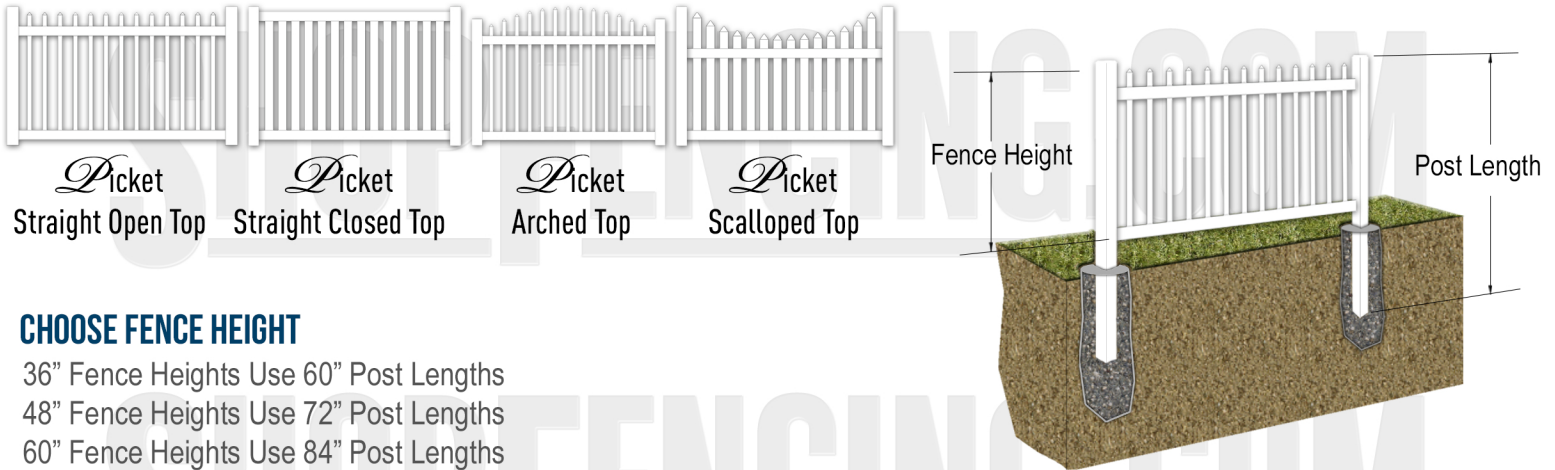

## Picket - Vinyl Fence Posts - For 1 1/2" Sq. and 3" x 7/8" Picket Sections

VMA Certified Material: PVC (Polyvinyl Chloride) • UV Protection: Color Retention Infused Technology  
 Routed Holes For Fence Section • Bracket-Less Assembly • External Pyramid Post Cap Included

### CHOOSE FENCE HEIGHT

36" Fence Heights Use 60" Post Lengths  
 48" Fence Heights Use 72" Post Lengths  
 60" Fence Heights Use 84" Post Lengths

### CHOOSE POST TYPE

Line    End & Gate    Corner    "T"

4" x 4" Posts

**Line Post**  
 Connects Fence Sections  
 In A Straight Line

**End & Gate Posts**  
 Ends A Fence Line  
 Gate Posts End A Fence Line & Attaches A Gate  
**Gate Posts Include Internal Aluminum "I" Beam**

0.135" Wall

0.135" Wall

Line, End, Corner, "T"

Gate Posts Include  
 Internal Aluminum  
 "I" Beam Stiffener

**Corner Post**  
 Connects Fence Sections  
 In 90 Degree Lines

**T-Post**  
 Connects Fence Sections  
 In Perpendicular Lines