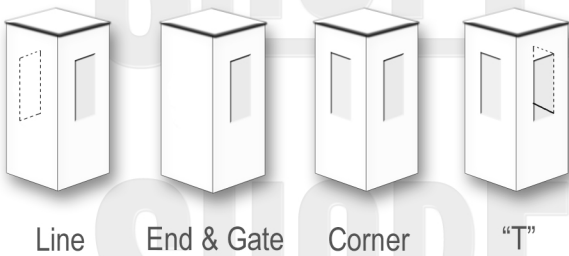

## Picket - Vinyl Fence Posts - For 1 1/2" Sq. and 3" x 7/8" Picket Sections

VMA Certified Material: PVC (Polyvinyl Chloride) • UV Protection: Color Retention Infused Technology  
 Routed Holes For Fence Section • Bracket-Less Assembly • External Pyramid Post Cap Included

### CHOOSE FENCE HEIGHT

36" Fence Heights Use 60" Post Lengths  
 48" Fence Heights Use 72" Post Lengths  
 60" Fence Heights Use 84" Post Lengths

### CHOOSE POST TYPE

Line    End & Gate    Corner    "T"

4" x 4" Posts

**Line Post**  
 Connects Fence Sections  
 In A Straight Line

**End & Gate Posts**  
 Ends A Fence Line  
 Gate Posts End A Fence Line & Attaches A Gate  
**Gate Posts Include Internal Aluminum "I" Beam**

0.135" Wall

0.135" Wall

Line, End, Corner, "T"

Gate Posts Include  
 Internal Aluminum  
 "I" Beam Stiffener

**Corner Post**  
 Connects Fence Sections  
 In 90 Degree Lines

**T-Post**  
 Connects Fence Sections  
 In Perpendicular Lines