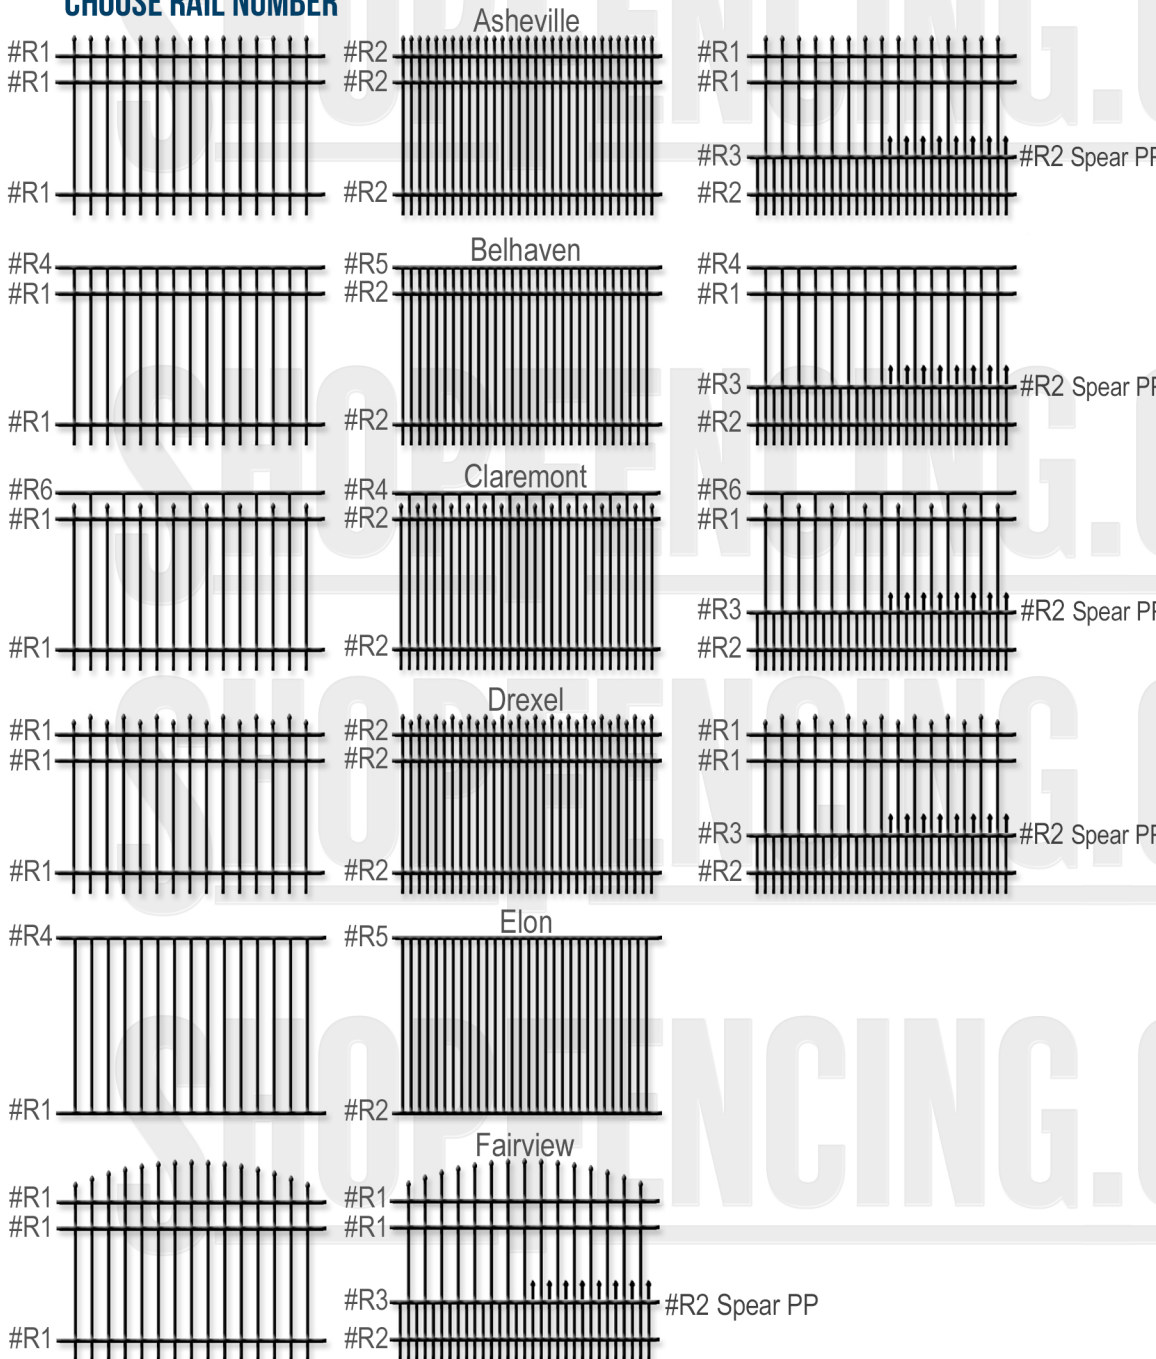

Material: 6063-T5 Aluminum • 72" & 96" Lengths • AAMA 2604 TGIC Polyester Powder Coating

CHOOSE COLOR

CHOOSE RAIL NUMBER

CHOOSE RAIL GRADE & LENGTH

Residential: 72" Length
Commercial: 72" or 96" Lengths
Industrial: 72" or 96" Lengths