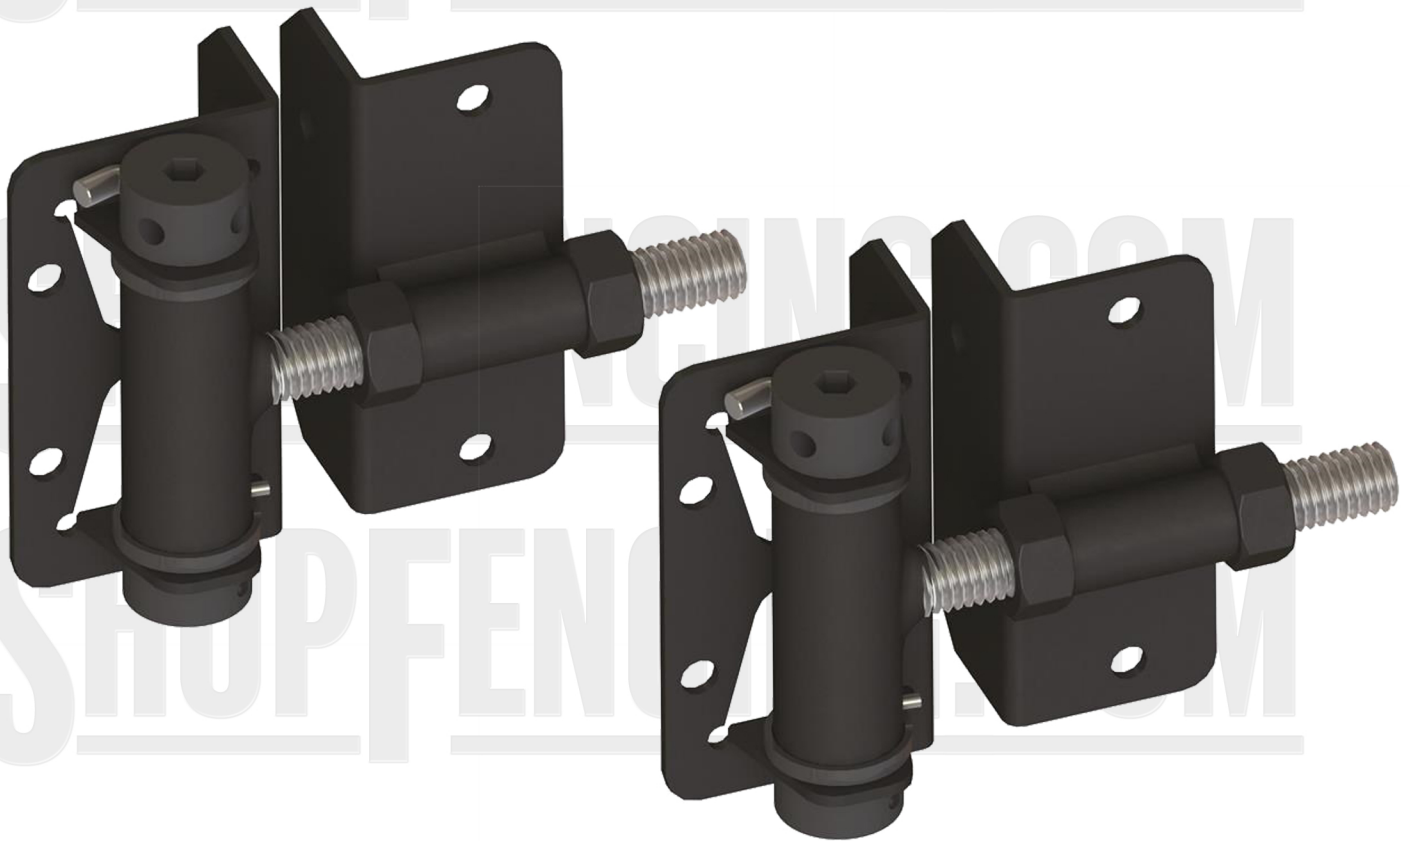

ICC POOL CODE APPROVED HARDWARE

PHONE: 704.533.3651

Horizontally Adjustable Self-Closing Gate Hinges

Self-Closing Stainless Steel • Horizontally Adjustable • Fits 2" or Larger Posts & 1.5" or Larger Gate Frames
Adjustable Tension • Includes SS Self-Drilling Screws • For Gates Up To 70lbs • Includes 2 Hinges & Mounting Screws

COLOR

Black

With a spring design, this hinge is fully self-closing with adjustable tension. Horizontally adjustable for a perfect fit. Fabricated from Stainless Steel and powder coated.