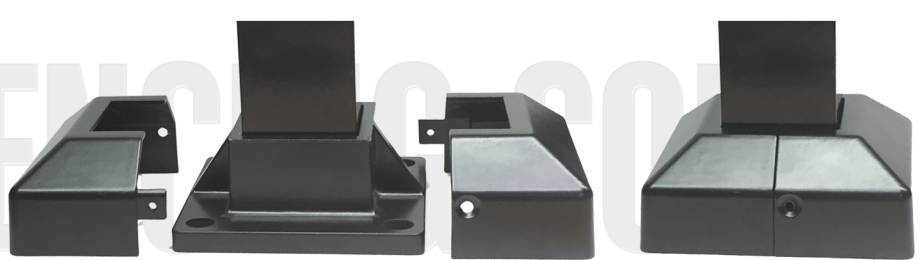

## Aluminum Deck Mount

Aluminum With AAMA 2604 Powder Coating • Available For 2", 2 1/2" & 3" Square Posts

### CHOOSE COLOR

Black • Bronze • White

### CHOOSE OPTIONAL COVER UPGRADE

1pc. Cover

2pc. Cover For 2" & 2 1/2" Deck Mounts Only

Deck Mounts are used to secure fence posts to any horizontal surface that is not easily open to digging such as concrete, wood or asphalt. Because our customers attach to several different materials we DO NOT supply mounting bolts. Mounting bolts can be purchased at you local home improvement store.