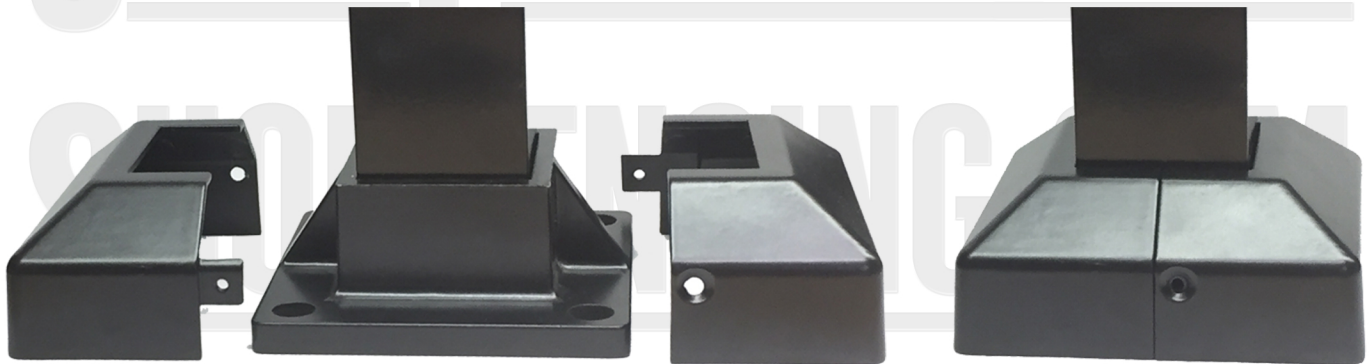

## Aluminum Deck Mount Cover

Aluminum With AAMA 2604 Powder Coating • Available For 2", 2 1/2" & 3" Deck Mounts • Deck Mount Sold Separately  
Available In One & Two Piece Designs

### CHOOSE COLOR

2pc. Cover For 2" & 2 1/2" Deck Mounts Only

Deck Mounts are used to secure fence posts to any horizontal surface that is not easily open to digging such as concrete, wood or asphalt. Deck Mount Covers cover the deck mount for a finished look.