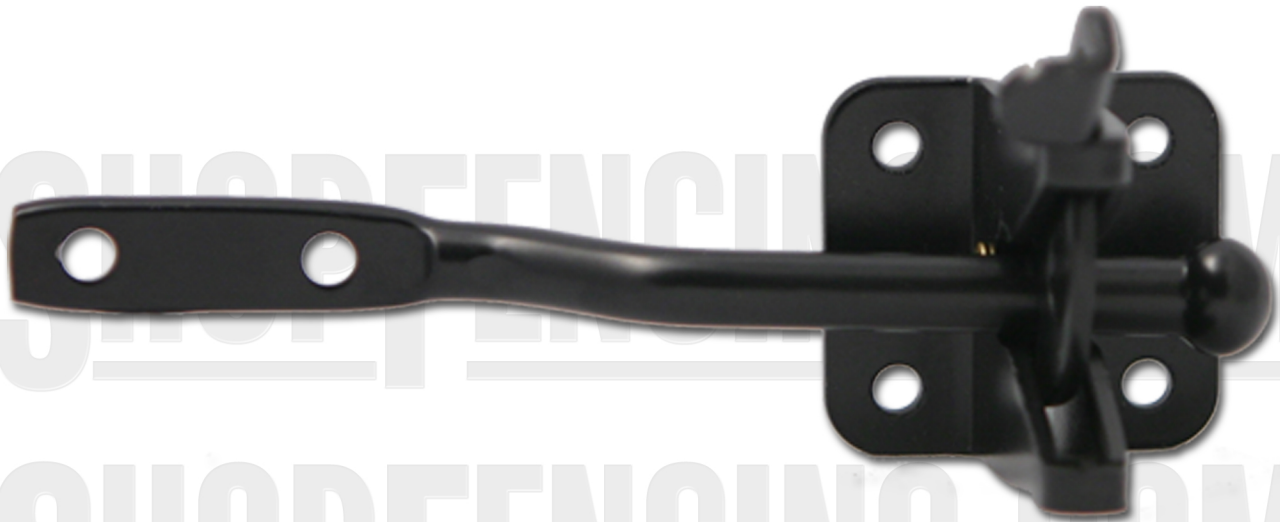

**PHONE:** 704.533.3651

**D&D Technologies** Standard Gravity Latch  
Hi-Performance Hardware

Rust Resistant • Quick & Easy Install • Treated Mounting Screws Included • Self-Latching & Padlockable  
Includes Latch & 6 Mounting Screws

**CHOOSE COLOR**

Our Standard gate gravity latch is designed for easy installation. It features a self latching design with a pad lock hole for security. Can be installed on left or right handed swing gates. Can be released from opposite side using wire (not included). Please note that this gate latch is NOT pool code approved.